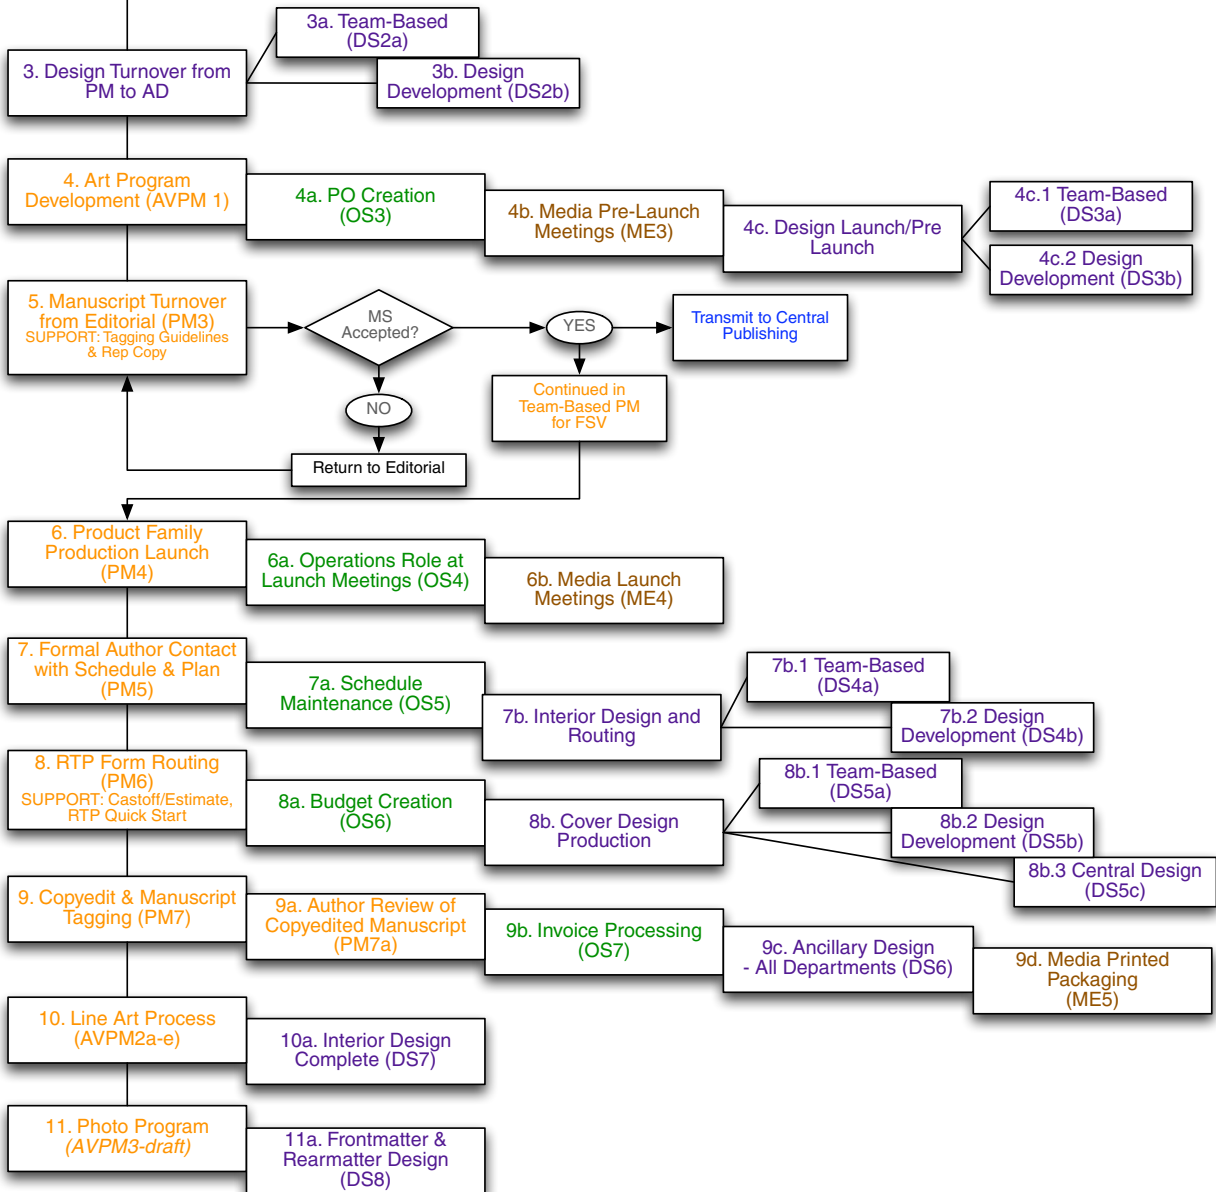

# PHHE PRODUCT FAMILY PROJECT WORKFLOW

## EARLY PLANNING ACTIVITIES

Draft documents are not available at procedure release 2007.

Late Summer

Fall

## PROJECT-SPECIFIC ACTIVITIES